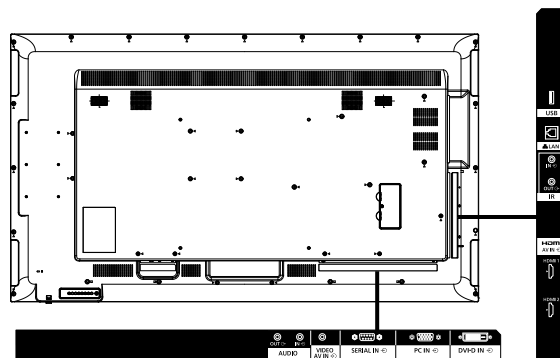

*When operated directly in front of receptor.

INCLUDED ACCESSORIES

- Remote Control
- Batteries (AAA size) x 2
- AC cord (approx. 78.7" (2.0 m))
- 4-pole mini plug conversion cable
- Clamper x 3
- USB Memory cover x 1
- CD-ROM / User Manual
- Operating Instruction Book

COMPATIBLE SOFTWARE

Multi Monitoring & Control Software	Ver.2.1 or later
CMS Content Management Software	Ver 3.2 or later
Video Wall Manager	Ver 1.9 or later

OPTIONAL ACCESSORIES

Pedestal	TY - ST55PE9
Wall-Hanging Bracket	TY-WK98PV1
Early Warning Software*	ET-SWA100 / 105series (Depending on the license type, the symbol at the end of the part number is different.)
Basic license / 3-year license	

* Multi-Monitoring Control Software Ver 2.0 or later is required.

DIMENSIONS

Cautions: This drawing is not a scale
Units : inches (mm)

CONNECTION TERMINAL

* Specifications and appearance are subject to change without notice.