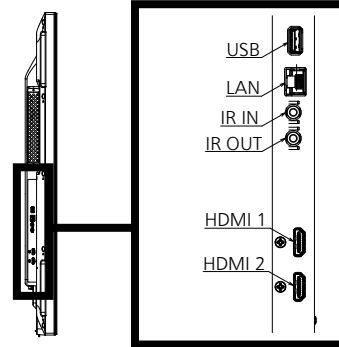

H : HDMI (HDMI 1, HDMI 2)

*3 : Based on VESA CVT-RB (Reduced Blanking) standard

*4 : Signals with ● in the plug and play compatible signal column is the signal described in the EDID (extended display identification data) of the display. For the signals without ● in the plug and play compatible signal column, the resolution may not be selected on the computer even if the display is supporting it.

● Drawing of terminals

View from back

Magnified figure of terminal b

SECTION B-B

Magnified figure of terminal a

SECTION A-A

Sectional view of terminal a
(AUDIO IN / AUDIO OUT / VIDEO AV IN / SERIAL IN / PC IN / DVI-D IN)