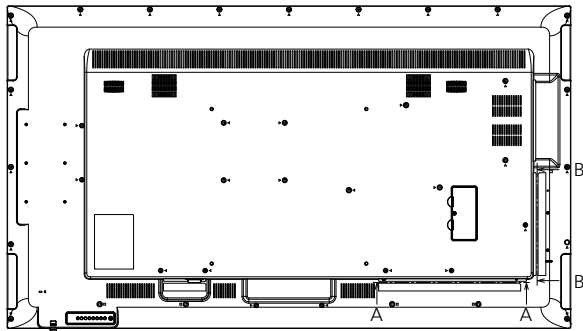

H : HDMI (HDMI 1, HDMI 2)

*3 : Based on VESA CVT-RB (Reduced Blanking) standard

*4 : Signals with ● in the plug and play compatible signal column is the signal described in the EDID (extended display identification data) of the display. For the signals without ● in the plug and play compatible signal column, the resolution may not be selected on the computer even if the display is supporting it.

● Drawing of terminals

View from back

Magnified figure of terminal b

SECTION B-B

Magnified figure of terminal a

SECTION A-A

Sectional view of terminal a
(AUDIO IN / AUDIO OUT / VIDEO AV IN / SERIAL IN / PC IN / DVI-D IN)