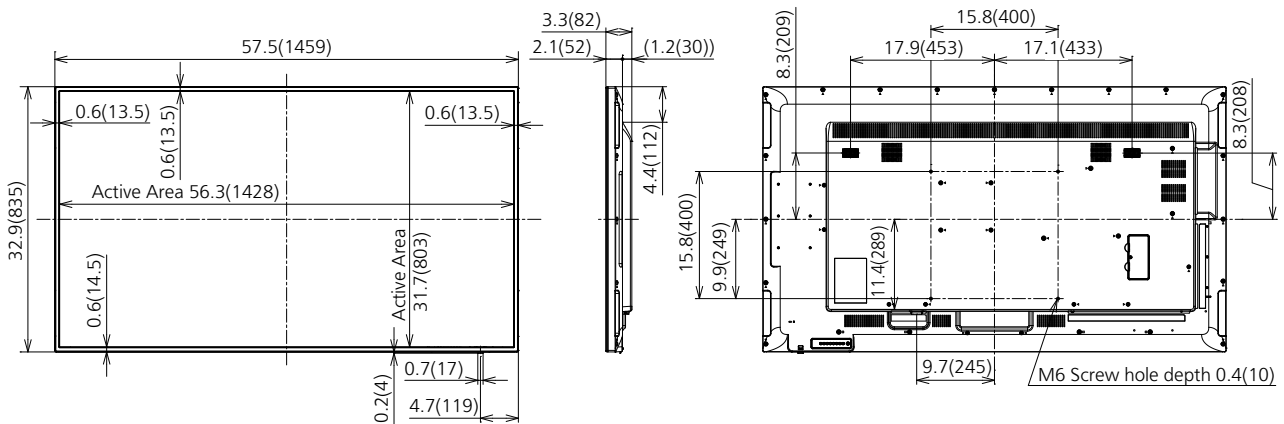

Product specification (design and specification subject to change without notice)

DISPLAY PANEL

Screen Size (Diagonal)	64.5-inch (1639 mm)
Panel type / Backlight	VA / Direct-LED
Aspect ratio	16:9
Effective Display Area (W x H)	56.2" x 31.6" (1428 x 803 mm)
Resolution (H x V)	3840 x 2160
Brightness	350 cd/m ² (Typ)
Contrast Ratio	4000:1 (Typ)
Dynamic Contrast Ratio	50000:1
Max. Display Colors	Approx. 1.06 Billion
Response Time	8.0 ms (Typ) (G to G)
Viewing Angle (Horizontal / Vertical)	178°/ 178° (CR≥10)
Panel Life Time*1	Approx. 50000 hours (Typ)
Panel Surface Treatment	Anti-glare type (Haze 2%)

*Based on IEC 62087 Ed.2 measurement method

MECHANICAL

Dimension (W x H x D)	57.5" x 32.9" x 3.3" (1459 x 835 x 82 mm)
Weight	Approx. 59.6 lbs (27 kg)
Bezel Color	Black
Bezel Width	T/L/R 0.53" (13.5 mm) B 0.57" (14.5 mm)
Carton Dimensions (W x H x D)	65.2" x 42.5" x 11.1" (1655 x 1078 x 280 mm)
Gross Weight	Approx. 83.8 lbs (38 kg)
Cabinet Material	Front: Plastic / Back: Plastic
Pitch for Wall-Hanging	VESA Compliant 15.8" x 15.8" (400 x 400 mm) (Installed by: M6 screws / Screw hole depth 0.4" (10 mm))

* Multi-Monitoring Control Software Ver 2.0 or later is required.

DIMENSIONS

Cautions: This drawing is not a scale
Units : inches (mm)

CONNECTION TERMINAL

* Specifications and appearance are subject to change without notice.