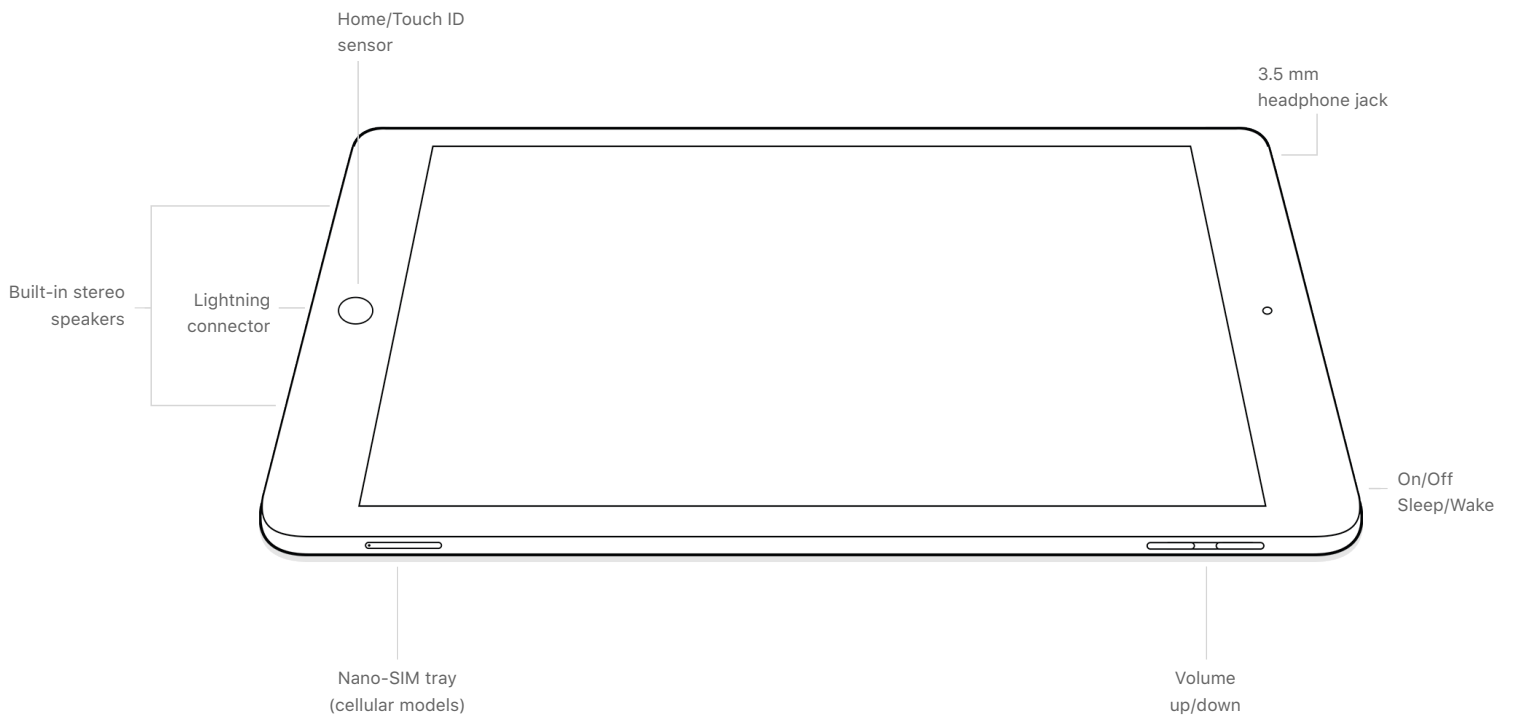

Buttons and Connectors