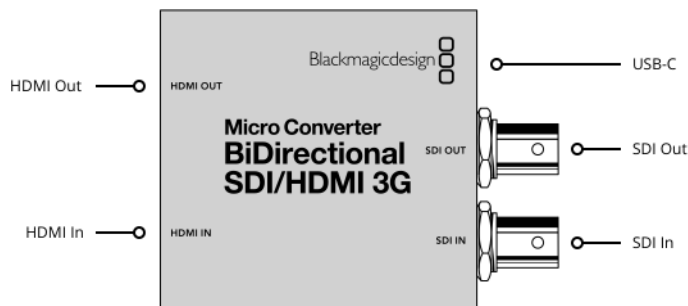

Micro Converter BiDirectional SDI/HDMI 3G

Get the world's smallest bidirectional broadcast quality converter! Convert SDI to HDMI and at the same time HDMI to SDI, even in different formats! Plus it supports camera control protocol conversion, so you can use Blackmagic Pocket Cinema Cameras with professional SDI live production switchers!

HDMI Outputs

HDMI Type A out.

Multi Rate Support

Auto detection of SD or HD.

Updates, Configurations and Power

USB Type-C.

Relocking

Yes

Standards

SDI Video Standards

525i59.94 NTSC, 625i50 PAL

HD Video Standards

720p50, 720p59.94, 720p60
1080p23.98, 1080p24, 1080p25,
1080p29.97, 1080p30, 1080p47.95,
1080p48, 1080p50, 1080p59.94,
1080p60
1080PsF25, 1080PsF29.97, 1080PsF30
1080i50, 1080i59.94, 1080i60
2Kp23.98 DCI, 2Kp24 DCI, 2Kp25 DCI,
2Kp29.97 DCI, 2Kp30 DCI,
2Kp47.95 DCI, 2Kp48 DCI, 2Kp50 DCI,
2Kp59.94 DCI, 2Kp60 DCI
2KPsF25 DCI, 2KPsF29.97 DCI,
2KPsF30 DCI

SDI Compliance

SMPTE 259M, SMPTE 292M,
SMPTE 296M, SMPTE 424M,
SMPTE 425M

SDI Video Rates

SDI video connections are automatically switchable between standard definition and high definition, and user selectable for level A or B via setup utility.