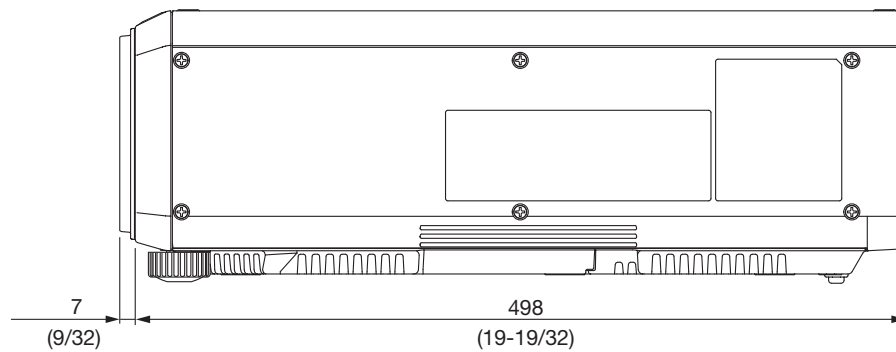

Specifications

F value:	1.8
Focal distance (f):	11.9 mm
Throw ratio	WUXGA 0.785:1 (16:10 aspect ratio) WXGA 0.826:1 (16:10 aspect ratio) XGA 0.813:1 (4:3 aspect ratio)
Dimensions (W × H × D):	95 × 95 × 150 mm (3-3/4 × 3-3/4 × 5-29/32 inches)
Weight:	0.8 kg (1.8 lbs)
Applicable projector:	<p>Group A PT-DZ870K/DZ870LK/DZ870W/DZ870LW/DW830K/DW830LK/DW830W/DW830LW/DX100K/DX100LK/DX100W/DX100LW</p> <p>Group B PT-DZ770K/DZ770LK/DZ770S/DZ770LS/DW740S/DW740LS/DW740K/DW740LK/DW730S/DW730LS/DW730K/DW730LK/DX810S/DX810LS/DX810K/DX810LK/DX800S/DX800LS/DX800K/DX800LK/DZ680K/DZ680LK/DZ680S/DZ680LS/DW640K/DW640LK/DW640S/DW640LS/DX610K/DX610LK/DX610S/DX610LS/DZ6710/DZ6710L/DZ6700/DZ6700L/DW6300S/DW6300LS/DW6300K/DW6300LK/D6000S/D6000LS/D6000K/D6000LK/D5000S/D5000LS</p> <p>Group C PT-RZ120B/RZ120W/RZ120LB/RZ120LW/RZ970B/RZ970W/RZ970LB/RZ970LW/RW930B/RW930W/RW930LB/RW930LW/RX110B/RX110W/RX110LB/RX110LW/RZ870B/RZ870W/RZ870LB/RZ870LW/RZ770B/RZ770W/RZ770LB/RZ770LW/RW730B/RW730W/RW730LB/RW730LW/RZ660B/RZ660W/RZ660LB/RZ660LW/RW620B/RW620W/RW620LB/RW620LW/RZ670B/RZ670W/RZ670LB/RZ670LW/RW630B/RW630W/RW630LB/RW630LW</p> <p>Group D PT-DZ780B/DZ780W/DZ780LB/DZ780LW/DW750B/DW750W/DW750LB/DW750LW/DX820B/DX820W/DX820LB/DX820LW</p>

Dimensions

Illustration shows the lens attached to an applicable projector.

[Group A]

unit : mm (inch)

NOTE: This illustration is not drawn to scale.

[Group B]

[Group C]

[Group D]

unit : mm (inch)
NOTE: This illustration is not drawn to scale.

For information on the projection distance, refer to the specifications for the projector to which the lens will be mounted.
DLP is a trademark of Texas Instruments. Weights and dimensions shown are approximate. Specifications subject to change without notice.