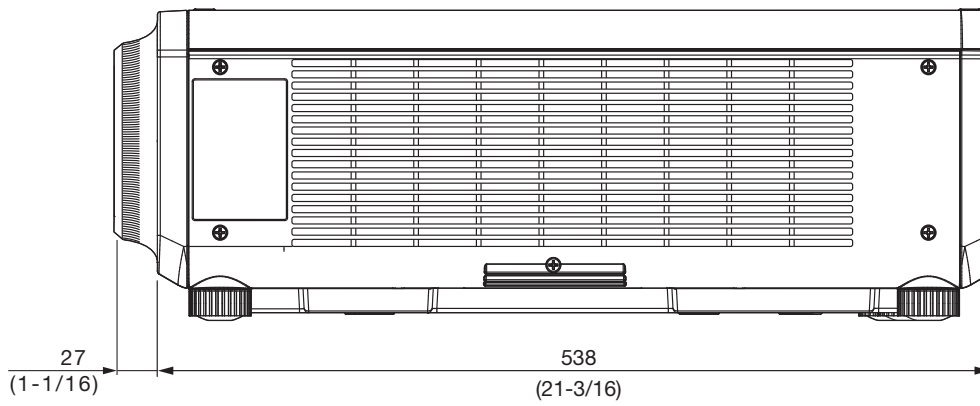

Specifications

F value:	1.8
Focal distance (f):	11.9 mm
Throw ratio	WUXGA 0.785:1 (16:10 aspect ratio) WXGA 0.826:1 (16:10 aspect ratio) XGA 0.813:1 (4:3 aspect ratio)
Dimensions (W × H × D):	95 × 95 × 150 mm (3-3/4 × 3-3/4 × 5-29/32 inches)
Weight:	0.8 kg (1.8 lbs)
Applicable projector:	<p>Group A PT-DZ870K/DZ870LK/DZ870W/DZ870LW/DW830K/DW830LK/DW830W/DW830LW/DX100K/DX100LK/DX100W/DX100LW</p> <p>Group B PT-DZ770K/DZ770LK/DZ770S/DZ770LS/DW740S/DW740LS/DW740K/DW740LK/DW730S/DW730LS/DW730K/DW730LK/DX810S/DX810LS/DX810K/DX810LK/DX800S/DX800LS/DX800K/DX800LK/DZ680K/DZ680LK/DZ680S/DZ680LS/DW640K/DW640LK/DW640S/DW640LS/DX610K/DX610LK/DX610S/DX610LS/DZ6710/DZ6710L/DZ6700/DZ6700L/DW6300S/DW6300LS/DW6300K/DW6300LK/D6000S/D6000LS/D6000K/D6000LK/D5000S/D5000LS</p> <p>Group C PT-RZ120B/RZ120W/RZ120LB/RZ120LW/RZ970B/RZ970W/RZ970LB/RZ970LW/RW930B/RW930W/RW930LB/RW930LW/RX110B/RX110W/RX110LB/RX110LW/RZ870B/RZ870W/RZ870LB/RZ870LW/RZ770B/RZ770W/RZ770LB/RZ770LW/RW730B/RW730W/RW730LB/RW730LW/RZ660B/RZ660W/RZ660LB/RZ660LW/RW620B/RW620W/RW620LB/RW620LW/RZ670B/RZ670W/RZ670LB/RZ670LW/RW630B/RW630W/RW630LB/RW630LW</p> <p>Group D PT-DZ780B/DZ780W/DZ780LB/DZ780LW/DW750B/DW750W/DW750LB/DW750LW/DX820B/DX820W/DX820LB/DX820LW</p>

Dimensions

Illustration shows the lens attached to an applicable projector.

[Group A]

unit : mm (inch)

NOTE: This illustration is not drawn to scale.

[Group B]

[Group C]

[Group D]

unit : mm (inch)
NOTE: This illustration is not drawn to scale.

For information on the projection distance, refer to the specifications for the projector to which the lens will be mounted.
DLP is a trademark of Texas Instruments. Weights and dimensions shown are approximate. Specifications subject to change without notice.