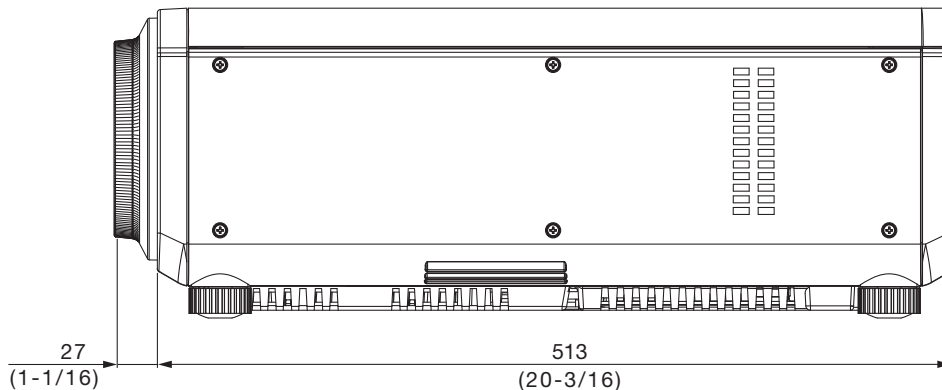

Specifications

F value:	1.8
Focal distance (f):	11.9 mm
Throw ratio	WUXGA 0.785:1 (16:10 aspect ratio) WXGA 0.826:1 (16:10 aspect ratio) XGA 0.813:1 (4:3 aspect ratio)
Dimensions (W × H × D):	95 × 95 × 150 mm (3-3/4 × 3-3/4 × 5-29/32 inches)
Weight:	0.8 kg (1.8 lbs)
Applicable projector:	<p>Group A PT-DZ870K/DZ870LK/DZ870W/DZ870LW/DW830K/DW830LK/DW830W/DW830LW/DX100K/DX100LK/DX100W/DX100LW</p> <p>Group B PT-DZ770K/DZ770LK/DZ770S/DZ770LS/DW740S/DW740LS/DW740K/DW740LK/DW730S/DW730LS/DW730K/DW730LK/DX810S/DX810LS/DX810K/DX810LK/DX800S/DX800LS/DX800K/DX800LK/DZ680K/DZ680LK/DZ680S/DZ680LS/DW640K/DW640LK/DW640S/DW640LS/DX610K/DX610LK/DX610S/DX610LS/DZ6710/DZ6710L/DZ6700/DZ6700L/DW6300S/DW6300LS/DW6300K/DW6300LK/D6000S/D6000LS/D6000K/D6000LK/D5000S/D5000LS</p> <p>Group C PT-RZ120B/RZ120W/RZ120LB/RZ120LW/RZ970B/RZ970W/RZ970LB/RZ970LW/RW930B/RW930W/RW930LB/RW930LW/RX110B/RX110W/RX110LB/RX110LW/RZ870B/RZ870W/RZ870LB/RZ870LW/RZ770B/RZ770W/RZ770LB/RZ770LW/RW730B/RW730W/RW730LB/RW730LW/RZ660B/RZ660W/RZ660LB/RZ660LW/RW620B/RW620W/RW620LB/RW620LW/RZ670B/RZ670W/RZ670LB/RZ670LW/RW630B/RW630W/RW630LB/RW630LW</p> <p>Group D PT-DZ780B/DZ780W/DZ780LB/DZ780LW/DW750B/DW750W/DW750LB/DW750LW/DX820B/DX820W/DX820LB/DX820LW</p>

Dimensions

Illustration shows the lens attached to an applicable projector.

[Group A]

unit : mm (inch)

NOTE: This illustration is not drawn to scale.

[Group B]

[Group C]

[Group D]

unit : mm (inch)
NOTE: This illustration is not drawn to scale.

For information on the projection distance, refer to the specifications for the projector to which the lens will be mounted.
DLP is a trademark of Texas Instruments. Weights and dimensions shown are approximate. Specifications subject to change without notice.