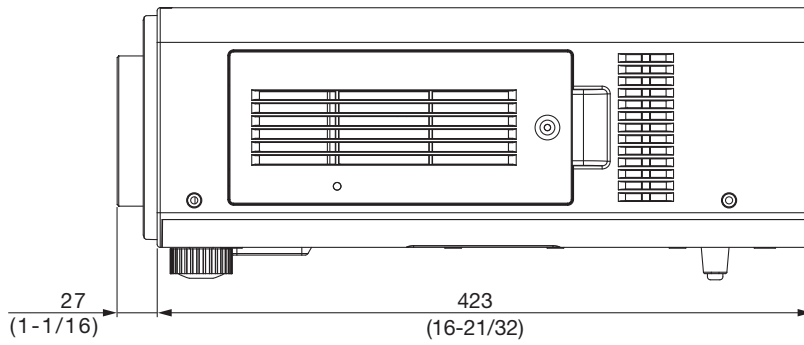

Specifications

F value:	1.8
Focal distance (f):	11.9 mm
Throw ratio	WUXGA 0.785:1 (16:10 aspect ratio) WXGA 0.826:1 (16:10 aspect ratio) XGA 0.813:1 (4:3 aspect ratio)
Dimensions (W × H × D):	95 × 95 × 150 mm (3-3/4 × 3-3/4 × 5-29/32 inches)
Weight:	0.8 kg (1.8 lbs)
Applicable projector:	<p>Group A PT-DZ870K/DZ870LK/DZ870W/DZ870LW/DW830K/DW830LK/DW830W/DW830LW/DX100K/DX100LK/DX100W/DX100LW</p> <p>Group B PT-DZ770K/DZ770LK/DZ770S/DZ770LS/DW740S/DW740LS/DW740K/DW740LK/DW730S/DW730LS/DW730K/DW730LK/DX810S/DX810LS/DX810K/DX810LK/DX800S/DX800LS/DX800K/DX800LK/DZ680K/DZ680LK/DZ680S/DZ680LS/DW640K/DW640LK/DW640S/DW640LS/DX610K/DX610LK/DX610S/DX610LS/DZ6710/DZ6710L/DZ6700/DZ6700L/DW6300S/DW6300LS/DW6300K/DW6300LK/D6000S/D6000LS/D6000K/D6000LK/D5000S/D5000LS</p> <p>Group C PT-RZ120B/RZ120W/RZ120LB/RZ120LW/RZ970B/RZ970W/RZ970LB/RZ970LW/RW930B/RW930W/RW930LB/RW930LW/RX110B/RX110W/RX110LB/RX110LW/RZ870B/RZ870W/RZ870LB/RZ870LW/RZ770B/RZ770W/RZ770LB/RZ770LW/RW730B/RW730W/RW730LB/RW730LW/RZ660B/RZ660W/RZ660LB/RZ660LW/RW620B/RW620W/RW620LB/RW620LW/RZ670B/RZ670W/RZ670LB/RZ670LW/RW630B/RW630W/RW630LB/RW630LW</p> <p>Group D PT-DZ780B/DZ780W/DZ780LB/DZ780LW/DW750B/DW750W/DW750LB/DW750LW/DX820B/DX820W/DX820LB/DX820LW</p>

Dimensions

Illustration shows the lens attached to an applicable projector.

[Group A]

unit : mm (inch)

NOTE: This illustration is not drawn to scale.

[Group B]

[Group C]

[Group D]

unit : mm (inch)
NOTE: This illustration is not drawn to scale.

For information on the projection distance, refer to the specifications for the projector to which the lens will be mounted.
DLP is a trademark of Texas Instruments. Weights and dimensions shown are approximate. Specifications subject to change without notice.