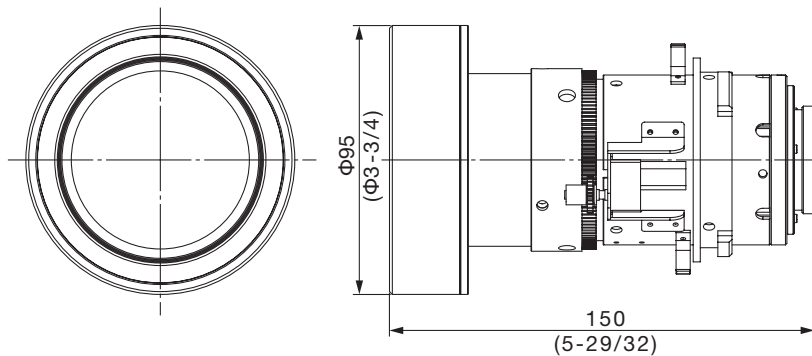

Specifications

F value:	1.8
Focal distance (f):	11.9 mm
Throw ratio	WUXGA 0.785:1 (16:10 aspect ratio) WXGA 0.826:1 (16:10 aspect ratio) XGA 0.813:1 (4:3 aspect ratio)
Dimensions (W × H × D):	95 × 95 × 150 mm (3-3/4 × 3-3/4 × 5-29/32 inches)
Weight:	0.8 kg (1.8 lbs)
Applicable projector:	<p>Group A PT-DZ870K/DZ870LK/DZ870W/DZ870LW/DW830K/DW830LK/DW830W/DW830LW/DX100K/DX100LK/DX100W/DX100LW</p> <p>Group B PT-DZ770K/DZ770LK/DZ770S/DZ770LS/DW740S/DW740LS/DW740K/DW740LK/DW730S/DW730LS/DW730K/DW730LK/DX810S/DX810LS/DX810K/DX810LK/DX800S/DX800LS/DX800K/DX800LK/DZ680K/DZ680LK/DZ680S/DZ680LS/DW640K/DW640LK/DW640S/DW640LS/DX610K/DX610LK/DX610S/DX610LS/DZ6710/DZ6710L/DZ6700/DZ6700L/DW6300S/DW6300LS/DW6300K/DW6300LK/D6000S/D6000LS/D6000K/D6000LK/D5000S/D5000LS</p> <p>Group C PT-RZ120B/RZ120W/RZ120LB/RZ120LW/RZ970B/RZ970W/RZ970LB/RZ970LW/RW930B/RW930W/RW930LB/RW930LW/RX110B/RX110W/RX110LB/RX110LW/RZ870B/RZ870W/RZ870LB/RZ870LW/RZ770B/RZ770W/RZ770LB/RZ770LW/RW730B/RW730W/RW730LB/RW730LW/RZ660B/RZ660W/RZ660LB/RZ660LW/RW620B/RW620W/RW620LB/RW620LW/RZ670B/RZ670W/RZ670LB/RZ670LW/RW630B/RW630W/RW630LB/RW630LW</p> <p>Group D PT-DZ780B/DZ780W/DZ780LB/DZ780LW/DW750B/DW750W/DW750LB/DW750LW/DX820B/DX820W/DX820LB/DX820LW</p>

Dimensions

Illustration shows the lens attached to an applicable projector.

[Group A]

unit : mm (inch)

NOTE: This illustration is not drawn to scale.

[Group B]

[Group C]

[Group D]

unit : mm (inch)
NOTE: This illustration is not drawn to scale.

For information on the projection distance, refer to the specifications for the projector to which the lens will be mounted.
DLP is a trademark of Texas Instruments. Weights and dimensions shown are approximate. Specifications subject to change without notice.