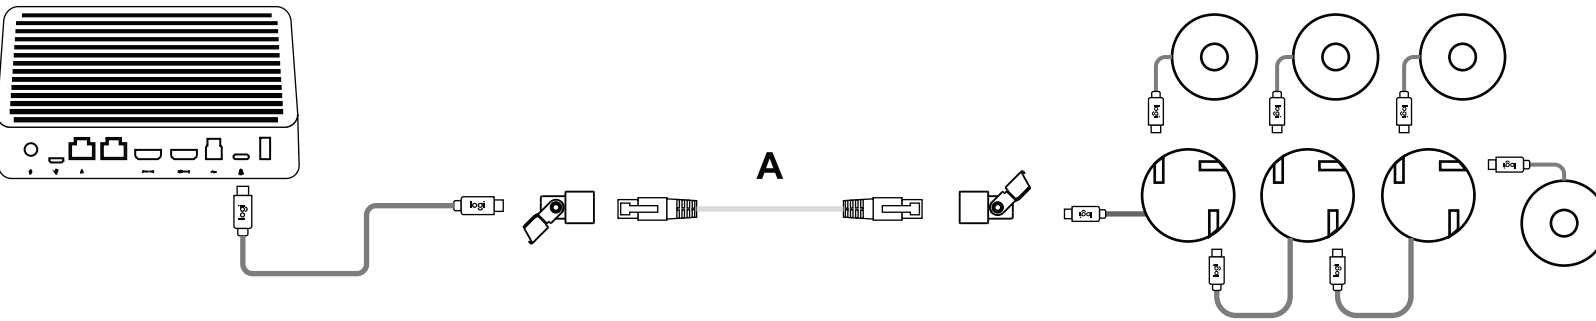

RALLY & RALLY PLUS

[Table of Contents](#)

Rally Plus: compute at Display Hub. Up to 7 Mic Pod and 7 Mic Pod Hubs. HDMI screen sharing

Option 1
All Connections

- Speaker ■
- CAT ■
- USB ■
- HDMI ■
- MIC ■

Rally Plus: compute at Table Hub. Up to 7 Mic Pod and 7 Mic Pod Hubs HDMI screen sharing. RoomMate not supported in this configuration. 40

Rally Option 1
All Connections

- Speaker ■
- CAT ■
- USB ■
- HDMI ■
- MIC ■

A = ≤ 20m

B = ≤ 3m

Supported Configurations

Online Manual

**Mic Pod CAT Coupler
Rally / Rally Plus
Maximum 7 Mic Pods and/or Mic Pod Hubs**