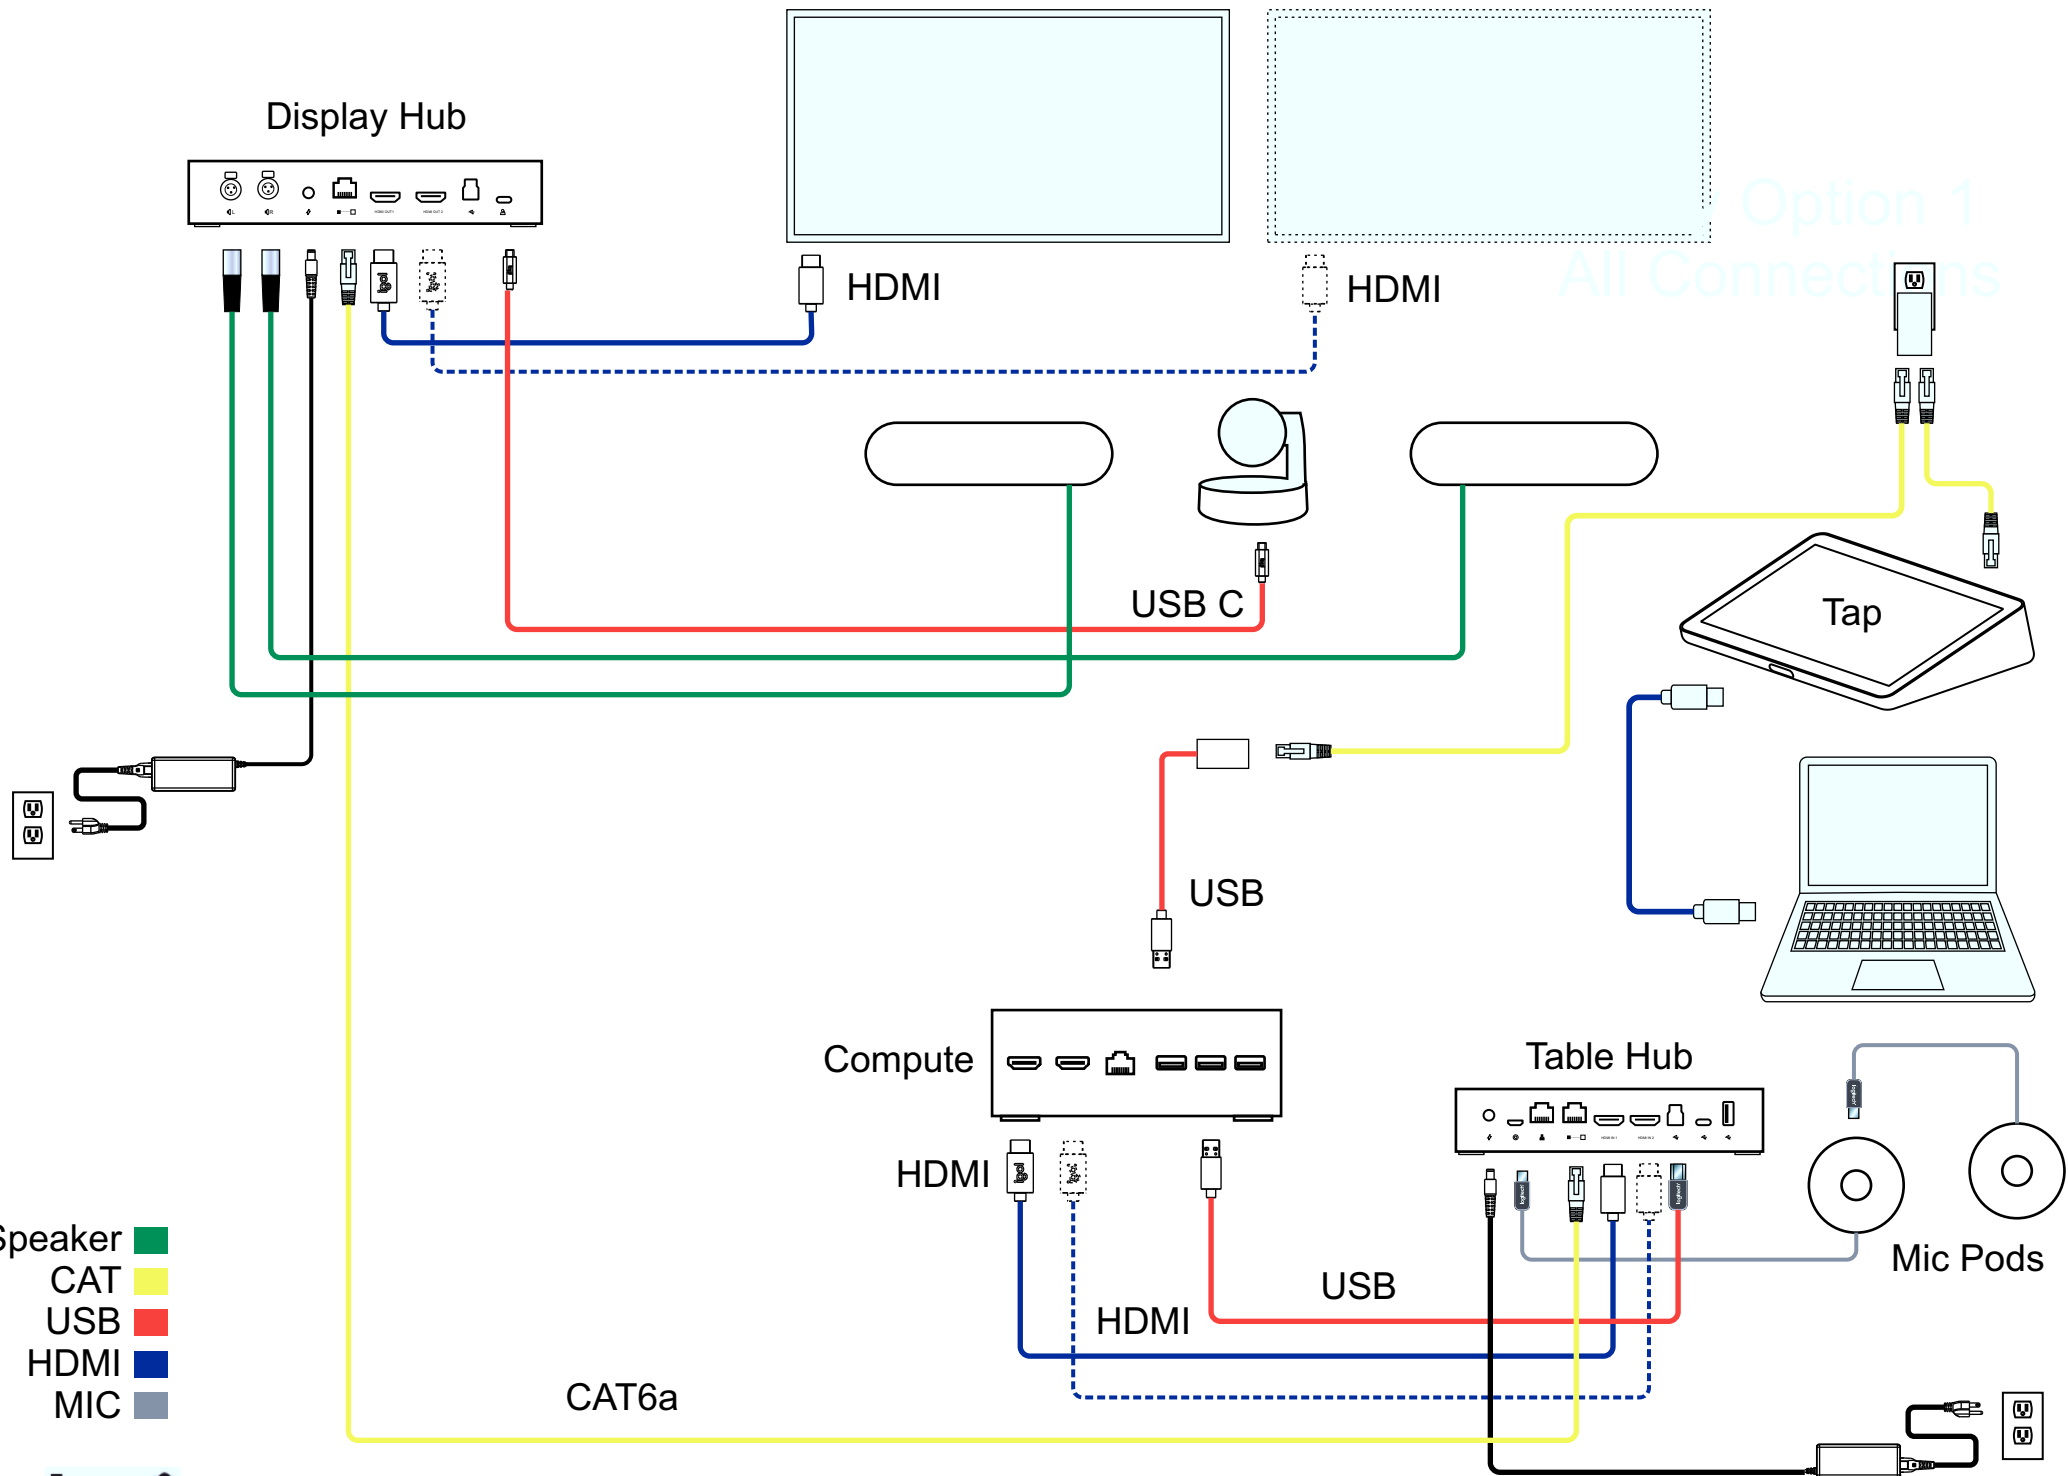

RALLY & RALLY PLUS

[Table of Contents](#)

Rally Plus: compute at Display Hub. Up to 7 Mic Pod and 7 Mic Pod Hubs. HDMI screen sharing

Option 1
All Connections

- Speaker ■
- CAT ■
- USB ■
- HDMI ■
- MIC ■

Rally Plus: compute at Table Hub. Up to 7 Mic Pod and 7 Mic Pod Hubs HDMI screen sharing. RoomMate not supported in this configuration. 40

Rally Option 1
All Connections

- Speaker ■
- CAT ■
- USB ■
- HDMI ■
- MIC ■

A = ≤ 20m

B = ≤ 3m

Supported Configurations

Online Manual

**Mic Pod CAT Coupler
Rally / Rally Plus
Maximum 7 Mic Pods and/or Mic Pod Hubs**