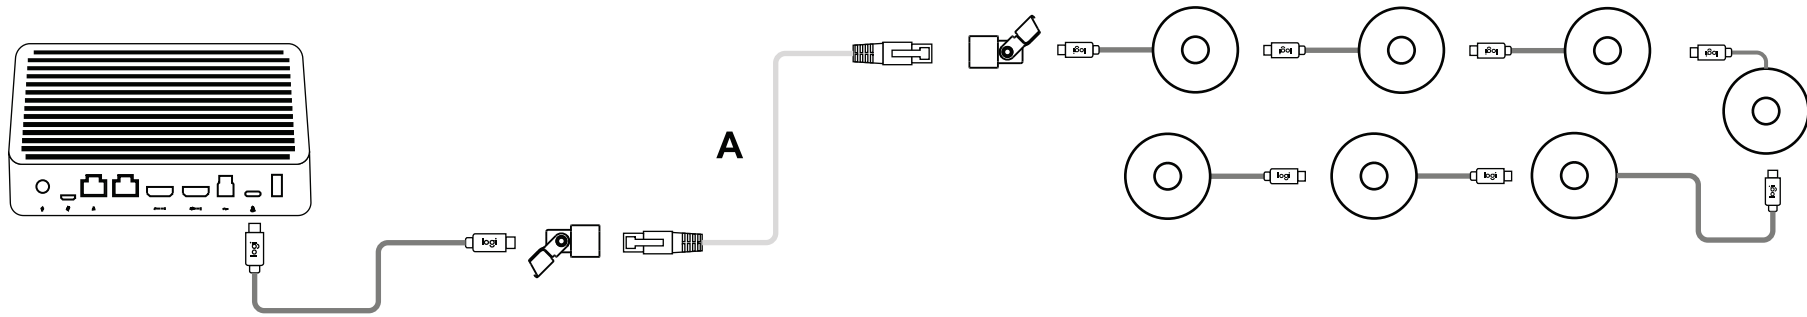

RALLY & RALLY PLUS

[Table of Contents](#)

Rally Plus: compute at Display Hub. Up to 7 Mic Pod and 7 Mic Pod Hubs. HDMI screen sharing

Option 1
All Connections

- Speaker ■
- CAT ■
- USB ■
- HDMI ■
- MIC ■

Rally Plus: compute at Table Hub. Up to 7 Mic Pod and 7 Mic Pod Hubs HDMI screen sharing. RoomMate not supported in this configuration. 40

Rally Option 1
All Connections

- Speaker ■
- CAT ■
- USB ■
- HDMI ■
- MIC ■

A = ≤ 20m

B = ≤ 3m

Supported Configurations

Online Manual

**Mic Pod CAT Coupler
Rally / Rally Plus
Maximum 7 Mic Pods and/or Mic Pod Hubs**