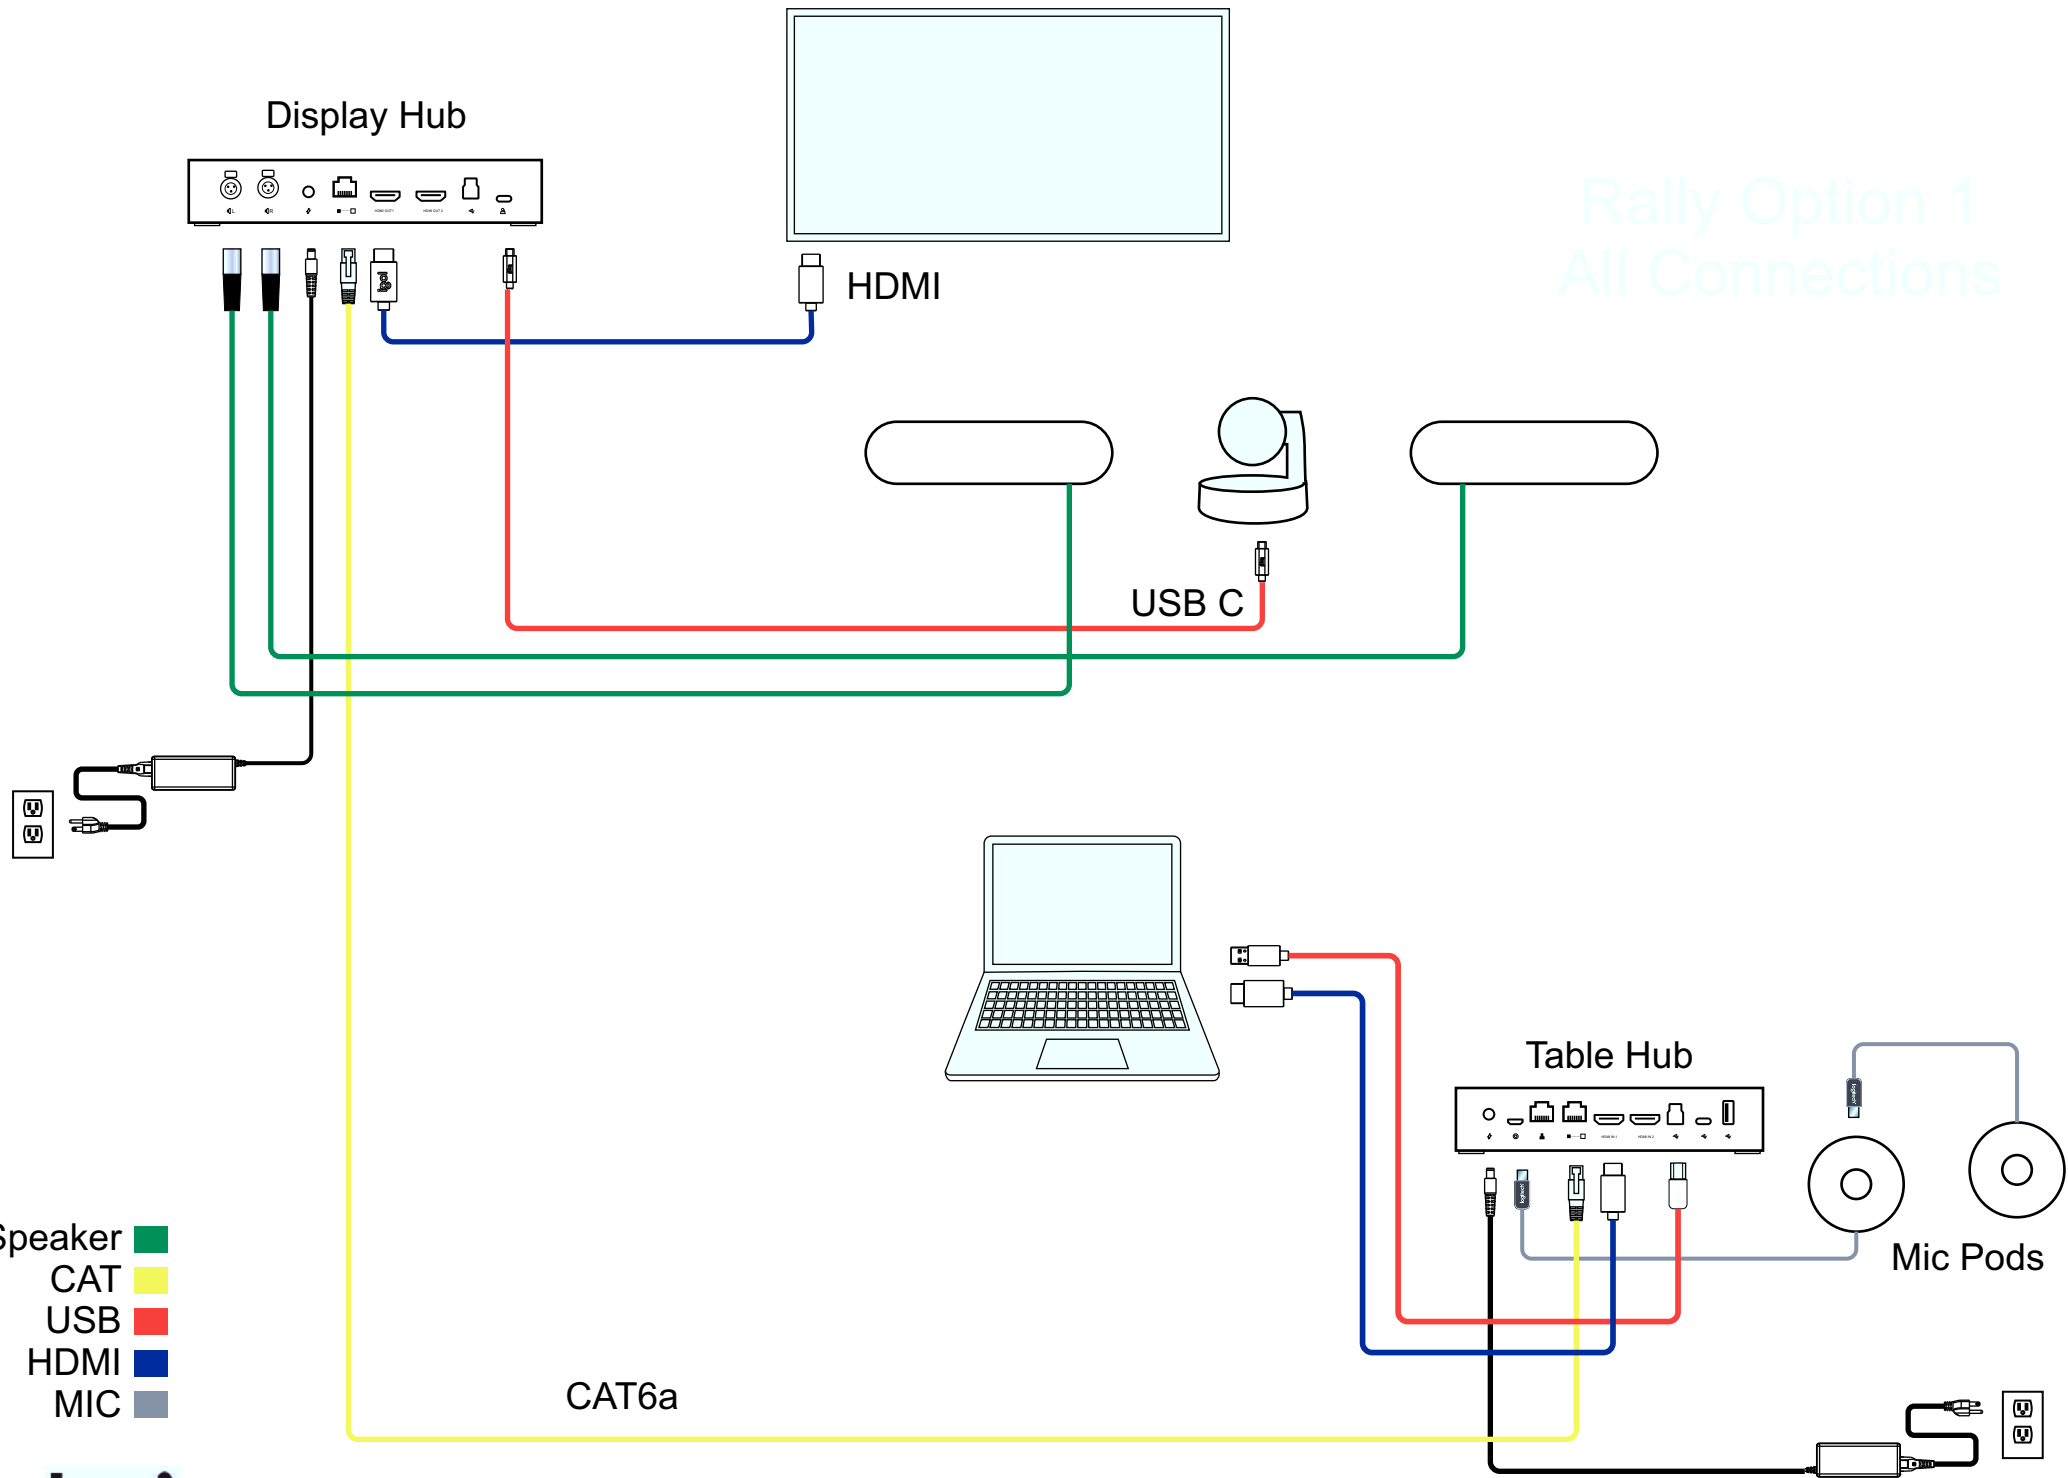

RALLY & RALLY PLUS

[Table of Contents](#)

Rally Plus: compute at Display Hub. Up to 7 Mic Pod and 7 Mic Pod Hubs. HDMI screen sharing

Option 1
All Connections

- Speaker ■
- CAT ■
- USB ■
- HDMI ■
- MIC ■

Rally Plus: compute at Table Hub. Up to 7 Mic Pod and 7 Mic Pod Hubs HDMI screen sharing. RoomMate not supported in this configuration. 40

Rally Option 1
All Connections

- Speaker ■
- CAT ■
- USB ■
- HDMI ■
- MIC ■

A = ≤ 20m

B = ≤ 3m

Supported Configurations

Online Manual

**Mic Pod CAT Coupler
Rally / Rally Plus
Maximum 7 Mic Pods and/or Mic Pod Hubs**