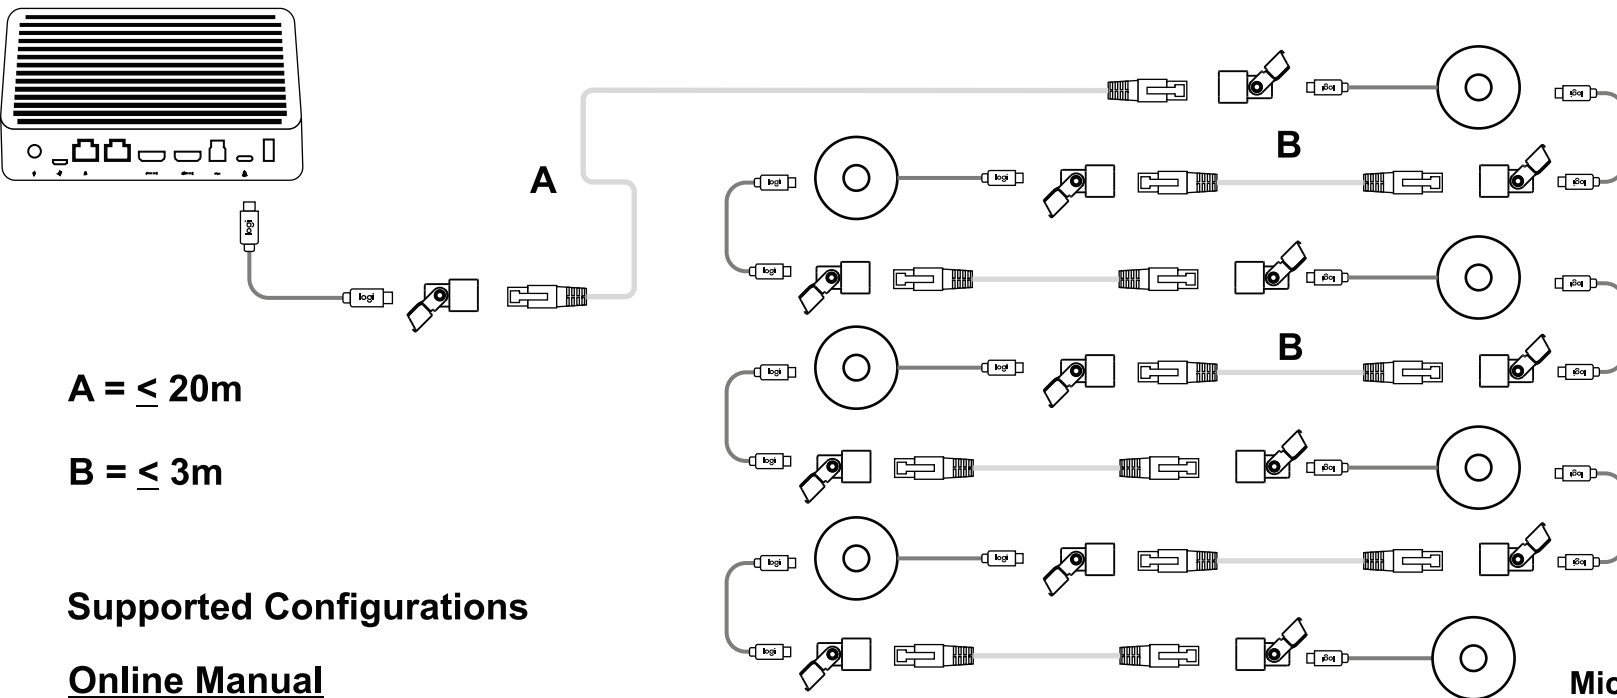

RALLY & RALLY PLUS

[Table of Contents](#)

Rally Plus: compute at Display Hub. Up to 7 Mic Pod and 7 Mic Pod Hubs. HDMI screen sharing

Option 1
All Connections

- Speaker ■
- CAT ■
- USB ■
- HDMI ■
- MIC ■

Rally Plus: compute at Table Hub. Up to 7 Mic Pod and 7 Mic Pod Hubs HDMI screen sharing. RoomMate not supported in this configuration. 40

Rally Option 1
All Connections

- Speaker ■
- CAT ■
- USB ■
- HDMI ■
- MIC ■

A = ≤ 20m

B = ≤ 3m

Supported Configurations

Online Manual

**Mic Pod CAT Coupler
Rally / Rally Plus
Maximum 7 Mic Pods and/or Mic Pod Hubs**