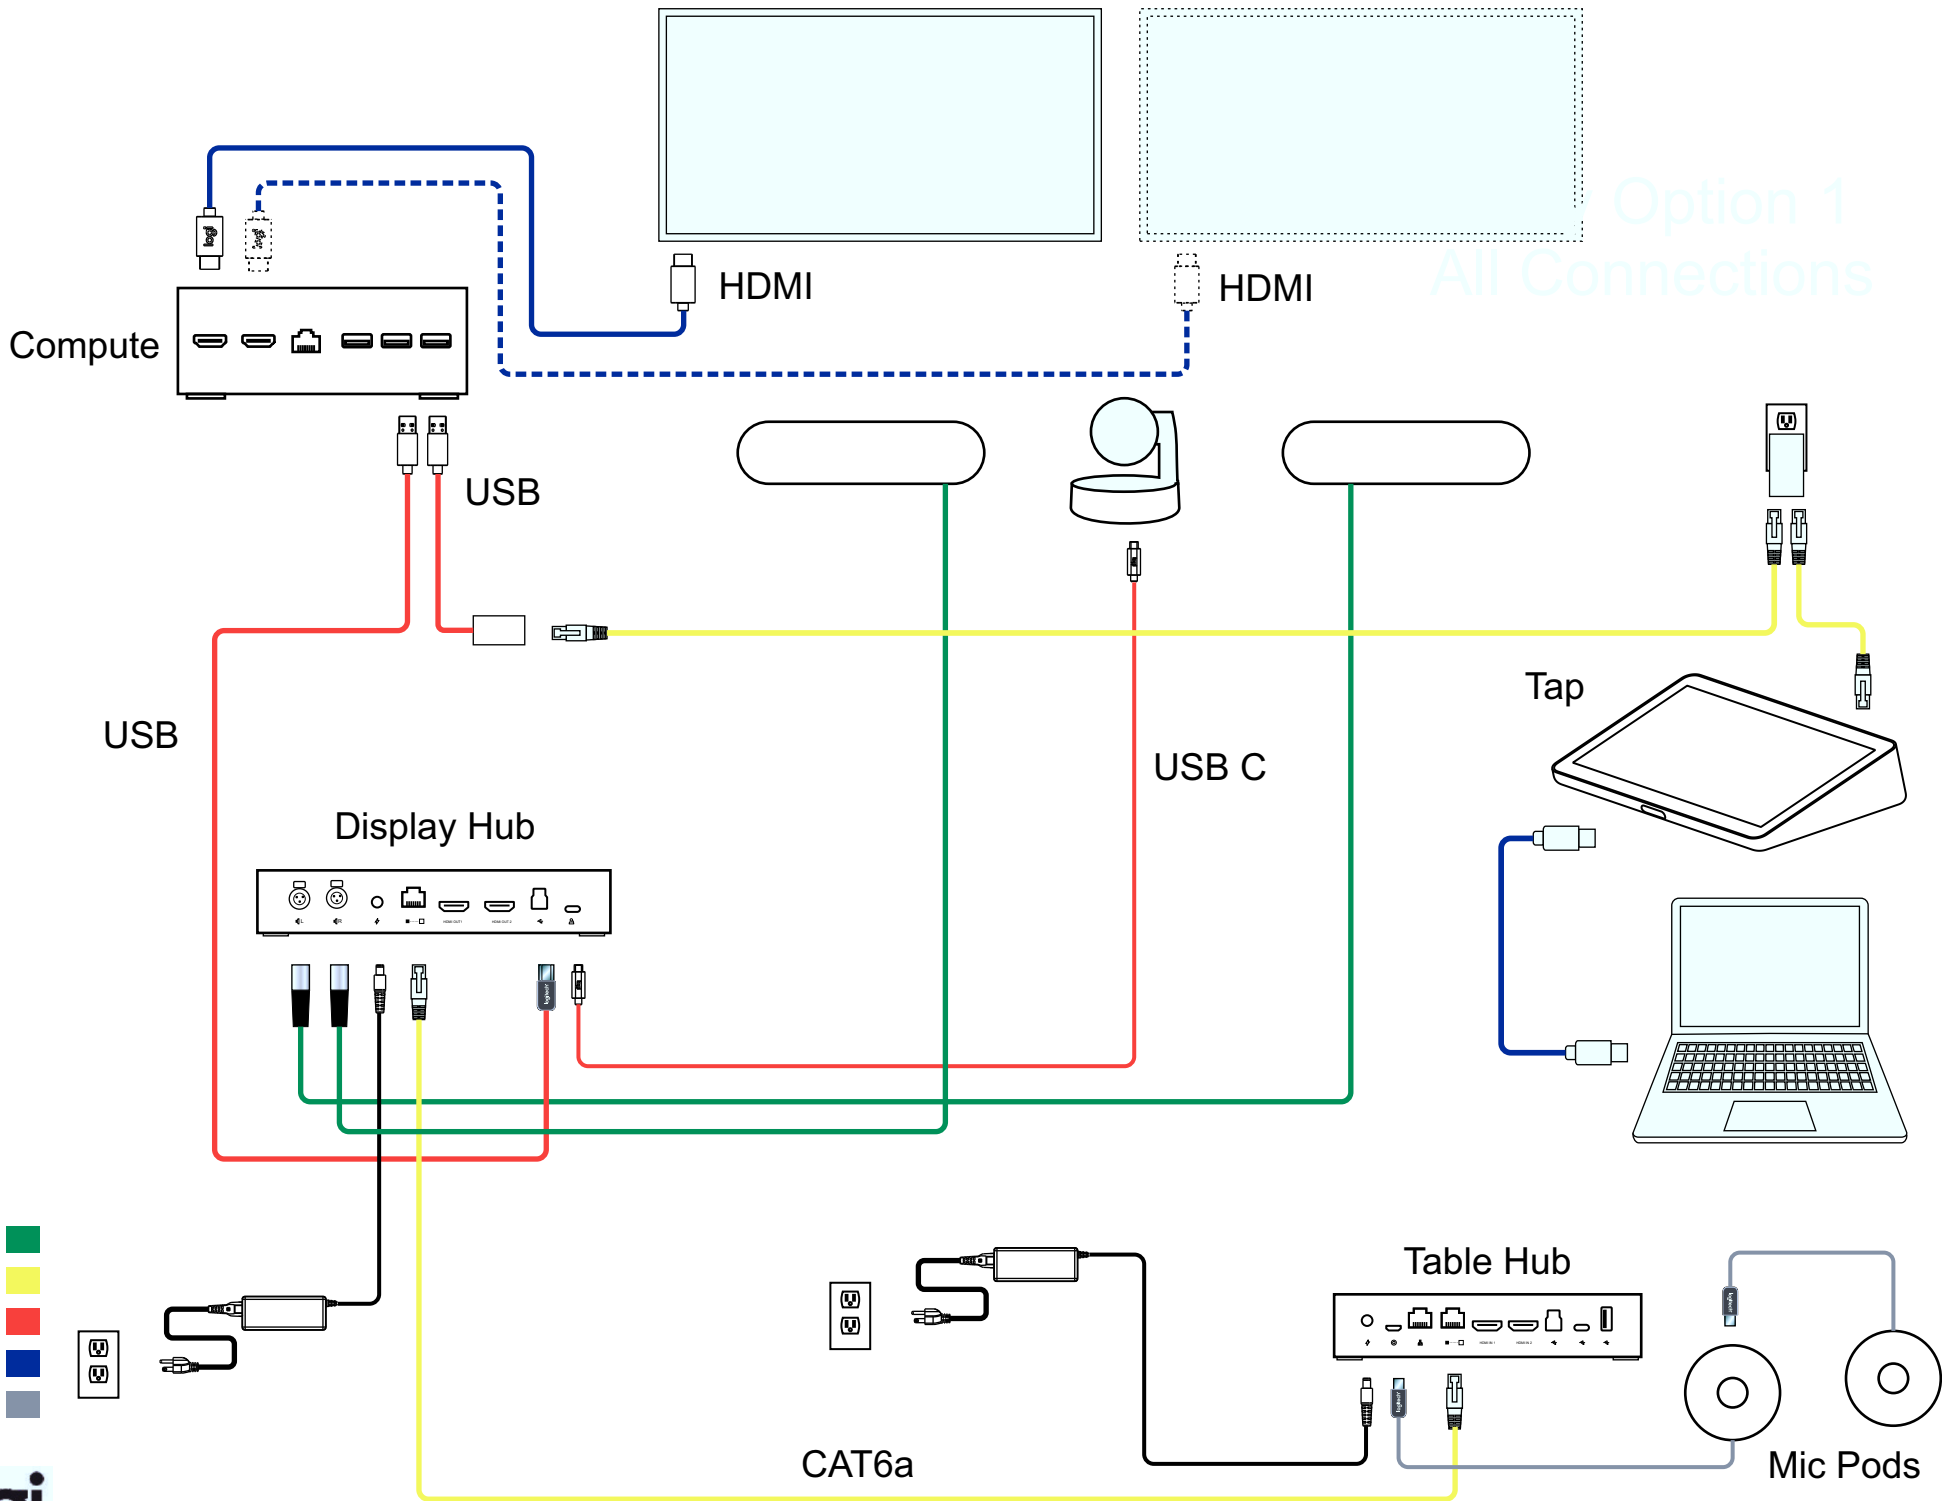

RALLY & RALLY PLUS

[Table of Contents](#)

Rally Plus: compute at Display Hub. Up to 7 Mic Pod and 7 Mic Pod Hubs. HDMI screen sharing

Option 1
All Connections

- Speaker ■
- CAT ■
- USB ■
- HDMI ■
- MIC ■

Rally Plus: compute at Table Hub. Up to 7 Mic Pod and 7 Mic Pod Hubs HDMI screen sharing. RoomMate not supported in this configuration. 40

Rally Option 1
All Connections

- Speaker ■
- CAT ■
- USB ■
- HDMI ■
- MIC ■

A = ≤ 20m

B = ≤ 3m

Supported Configurations

Online Manual

**Mic Pod CAT Coupler
Rally / Rally Plus
Maximum 7 Mic Pods and/or Mic Pod Hubs**